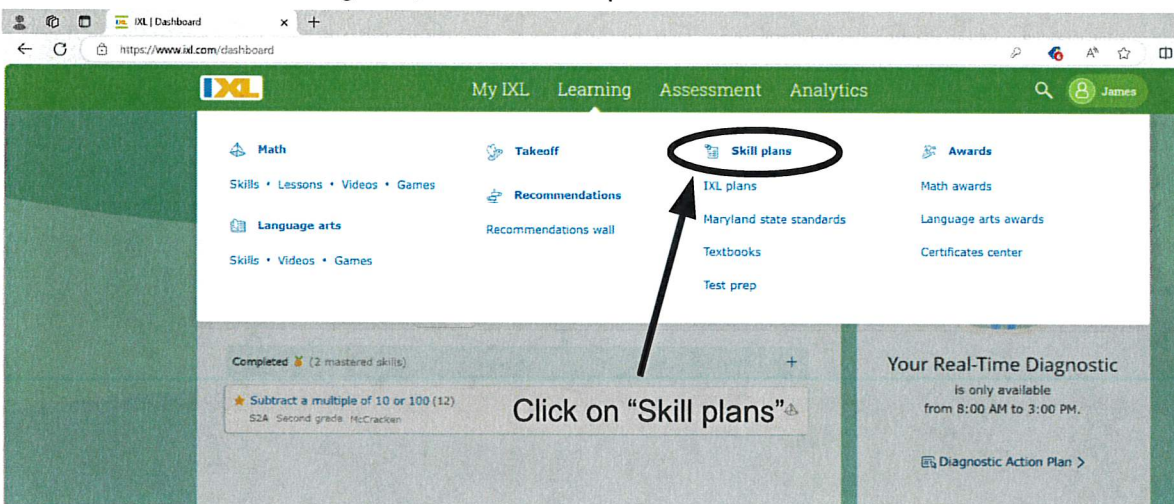

IXL MOBILE APPS

Going on a trip this summer? Take IXL along with our iPhone, iPad, Android, and Amazon Fire tablet apps!

Want more ideas for summer practice? Visit: www.ixl.com/inspiration/summer-fun

INSTRUCTIONS ON HOW TO LOCATE THE SUMMER BOOST SKILLS WITHIN IXL:

1. After logging in to IXL, click on the "Learning" tab at the top of the page.

2. Under the "Learning" tab, click on "Skill plans".

3. IXL SUMMER BOOST: Math and IXL SUMMER BOOST: Language Arts are listed under "Your pinned skill plans".