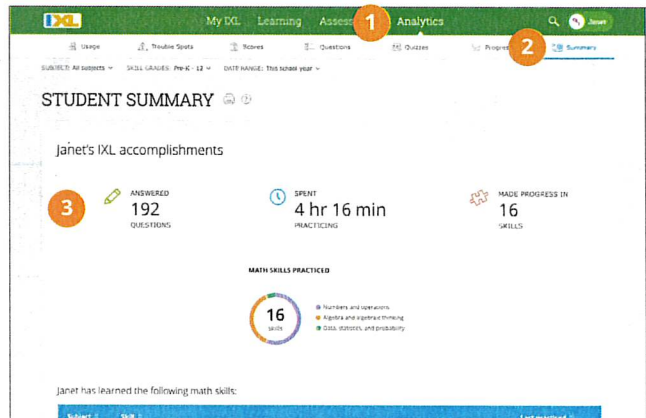

HOW DO I CHECK MY CHILD'S PROGRESS?

1. Sign in to your child's account and select the "Analytics" tab.
2. You'll be taken to your child's Student Summary report.
3. Review the list of accomplishments and skills to work on.
4. Encourage your child to keep learning!