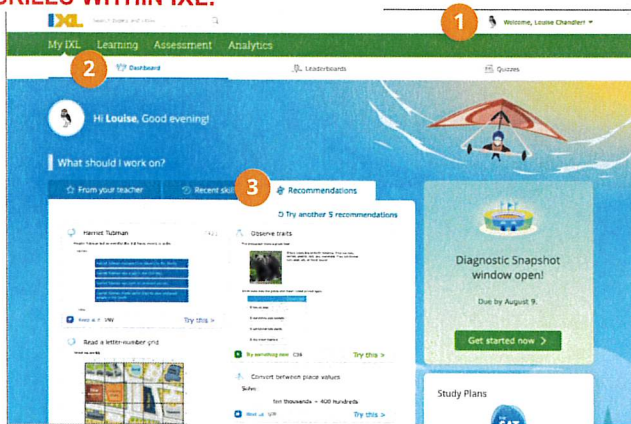

Stay sharp this summer on IXL!

We've used IXL to reinforce our curriculum this year, and your child will continue to have access to the online program over the summer. With thousands of interactive skills, IXL is a fun way for your child to keep their learning fresh.

DID YOU KNOW?

Studies have found that students lose one to two months of math and reading skills over the summer. Use IXL to encourage your child to continue learning!

HOW DO I FIND SKILLS TO WORK ON?

1. Sign in to your child's account at www.ixl.com

Username: **Login information was sent home at the end of the school year. Please contact the school office at office@spnmd.org for your child's Username/Password, if needed.**

Password: **office@spnmd.org for your child's Username/Password, if needed.**

2. You'll be taken to your child's personal dashboard.
  SPN SUMMER HOMEWORK: Each student has been assigned Summer Boost Skills for Math and Summer Boost Skills for ELA in grades K-8. **Students must complete one skill per day in Math and one in ELA for all 20 days. This can be done at any rate you choose.** If students want to do more, they can work in the diagnostic arena, other pinned skill plans such as MAP, or choose topics that are interesting to them. **SEE THE NEXT PAGE FOR INSTRUCTIONS ON HOW TO LOCATE THE SUMMER BOOST SKILLS WITHIN IXL.**